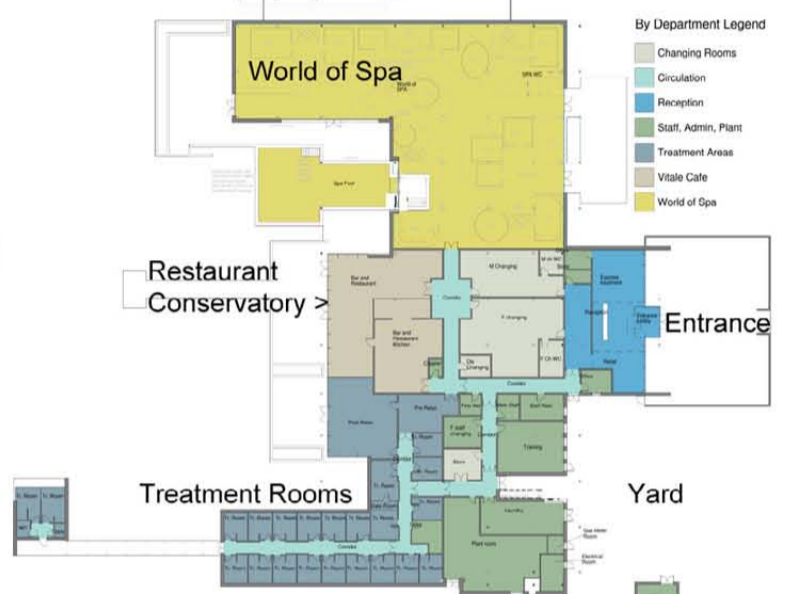

Entrance Court

Lake Gardens and Conservatory

Entrance Court - evening

4010  
Longford Aqua Sana

Location  
Center Parcs Longford  
Village, Ireland.

Sector  
Leisure

Description  
"Spa in the forest" concept with 22 treatment rooms, restaurant, pool, spa experiences, lake and gardens.