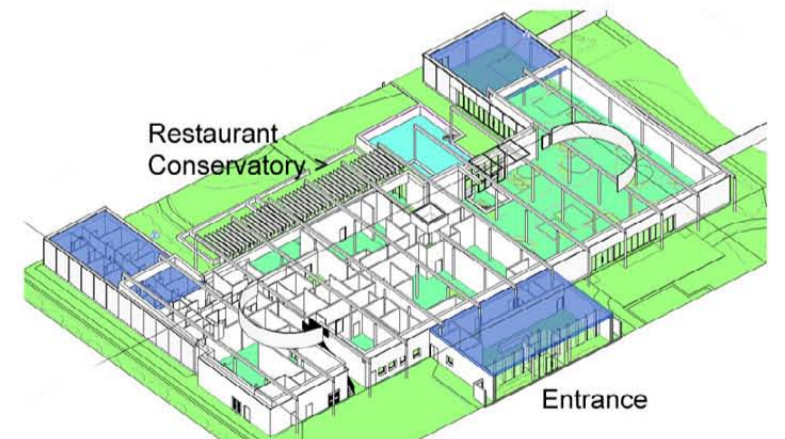

Entrance Court

Lake Gardens and Conservatory

Entrance Court - evening

4010  
Longford Aqua Sana

Location  
Center Parcs Longford  
Village, Ireland.

Sector  
Leisure

Description  
"Spa in the forest" concept with 22 treatment rooms, restaurant, pool, spa experiences, lake and gardens.