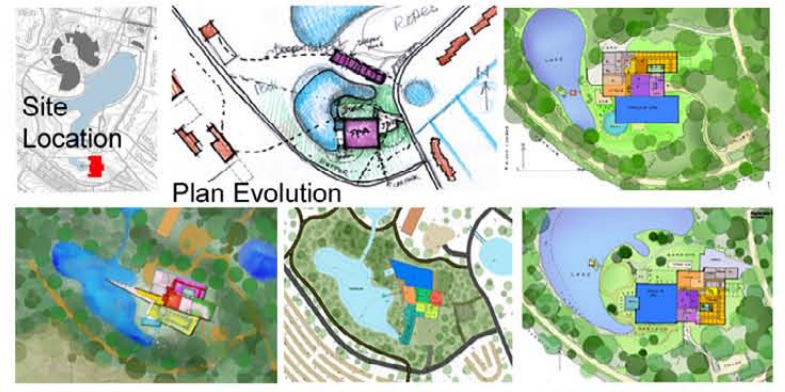

Entrance Court

Lake Gardens and Conservatory

Entrance Court - evening

4010  
Longford Aqua Sana

Location  
Center Parcs Longford  
Village, Ireland.

Sector  
Leisure

Description  
"Spa in the forest" concept with 22 treatment rooms, restaurant, pool, spa experiences, lake and gardens.