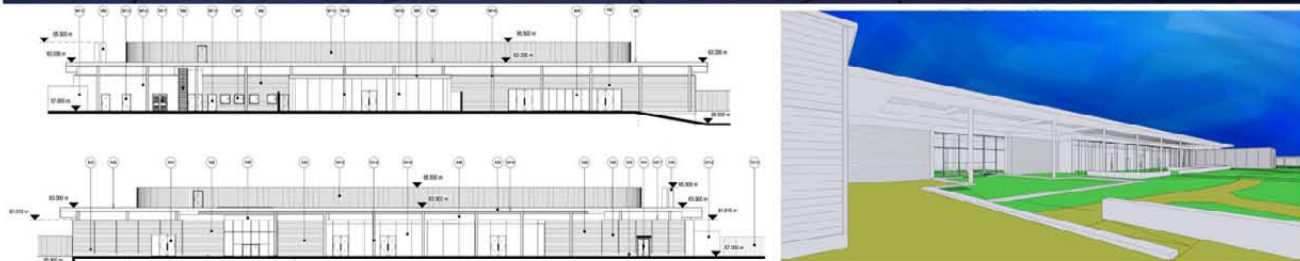

Entrance Court

Lake Gardens and Conservatory

Entrance Court - evening

4010  
Longford Aqua Sana

Location  
Center Parcs Longford  
Village, Ireland.

Sector  
Leisure

Description  
"Spa in the forest" concept with 22 treatment rooms, restaurant, pool, spa experiences, lake and gardens.