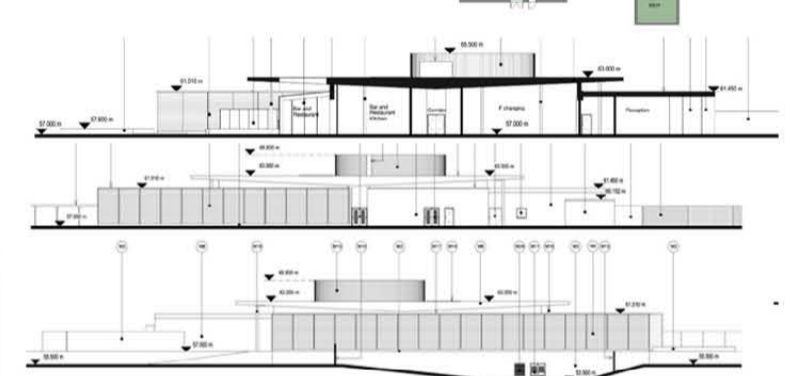

Entrance Court

Lake Gardens and Conservatory

Entrance Court - evening

4010  
Longford Aqua Sana

Location  
Center Parcs Longford  
Village, Ireland.

Sector  
Leisure

Description  
"Spa in the forest" concept with 22 treatment rooms, restaurant, pool, spa experiences, lake and gardens.