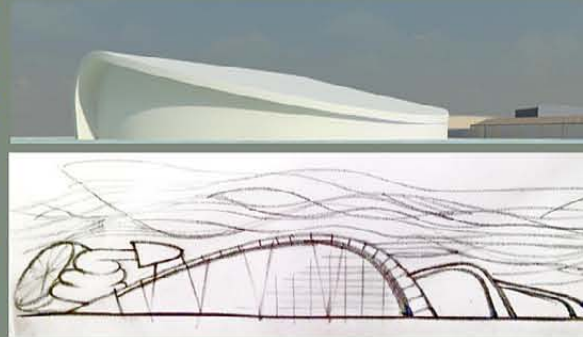

View from lake

Concept Diagram

Early sketch plan

Central plaza

North Entrance

Central Building plan

STSP from Sports Lake

4083  
Center Parcs Central Building

Location  
Longford, Ireland

Sector  
Leisure

Description  
Central building for Center Parcs Ireland, incorporating the sub-tropical swimming parade, sports plaza, restaurants, retail and administration