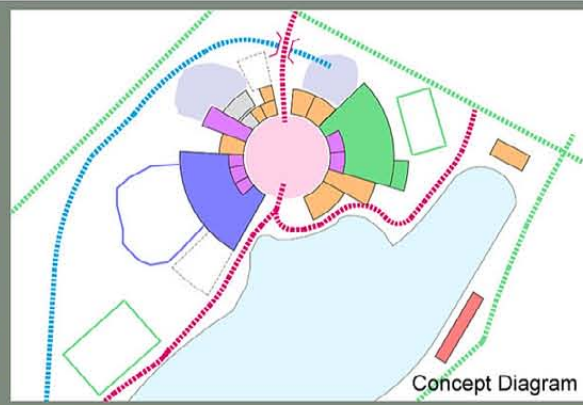

View from lake

Concept Diagram

Early sketch plan

Central plaza

North Entrance

Central Building plan

STSP from Sports Lake

4083  
Center Parcs Central Building

Location  
Longford, Ireland

Sector  
Leisure

Description  
Central building for Center Parcs Ireland, incorporating the sub-tropical swimming parade, sports plaza, restaurants, retail and administration