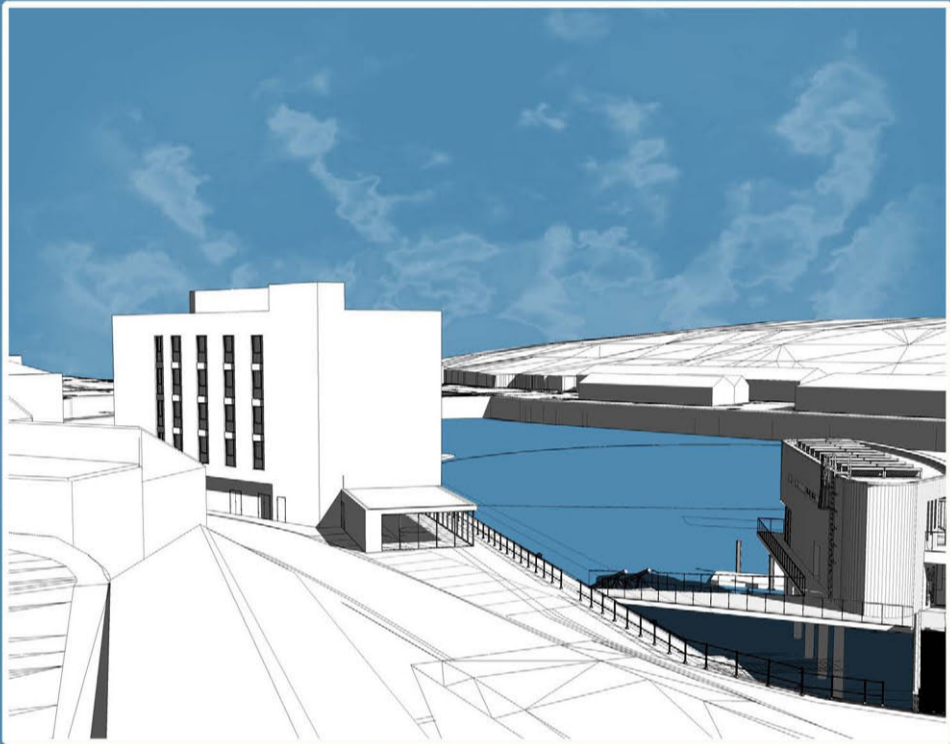

GROUND FLOOR PLAN

TYPICAL UPPER FLOOR PLAN

**4204**  
**Premier Inn - Milford Haven**

**Location**  
Milford Haven, Wales

**Sector**  
Leisure

**Description**  
A hotel development as part of the Milford Haven regeneration project comprising of 76 rooms across 4 storeys.