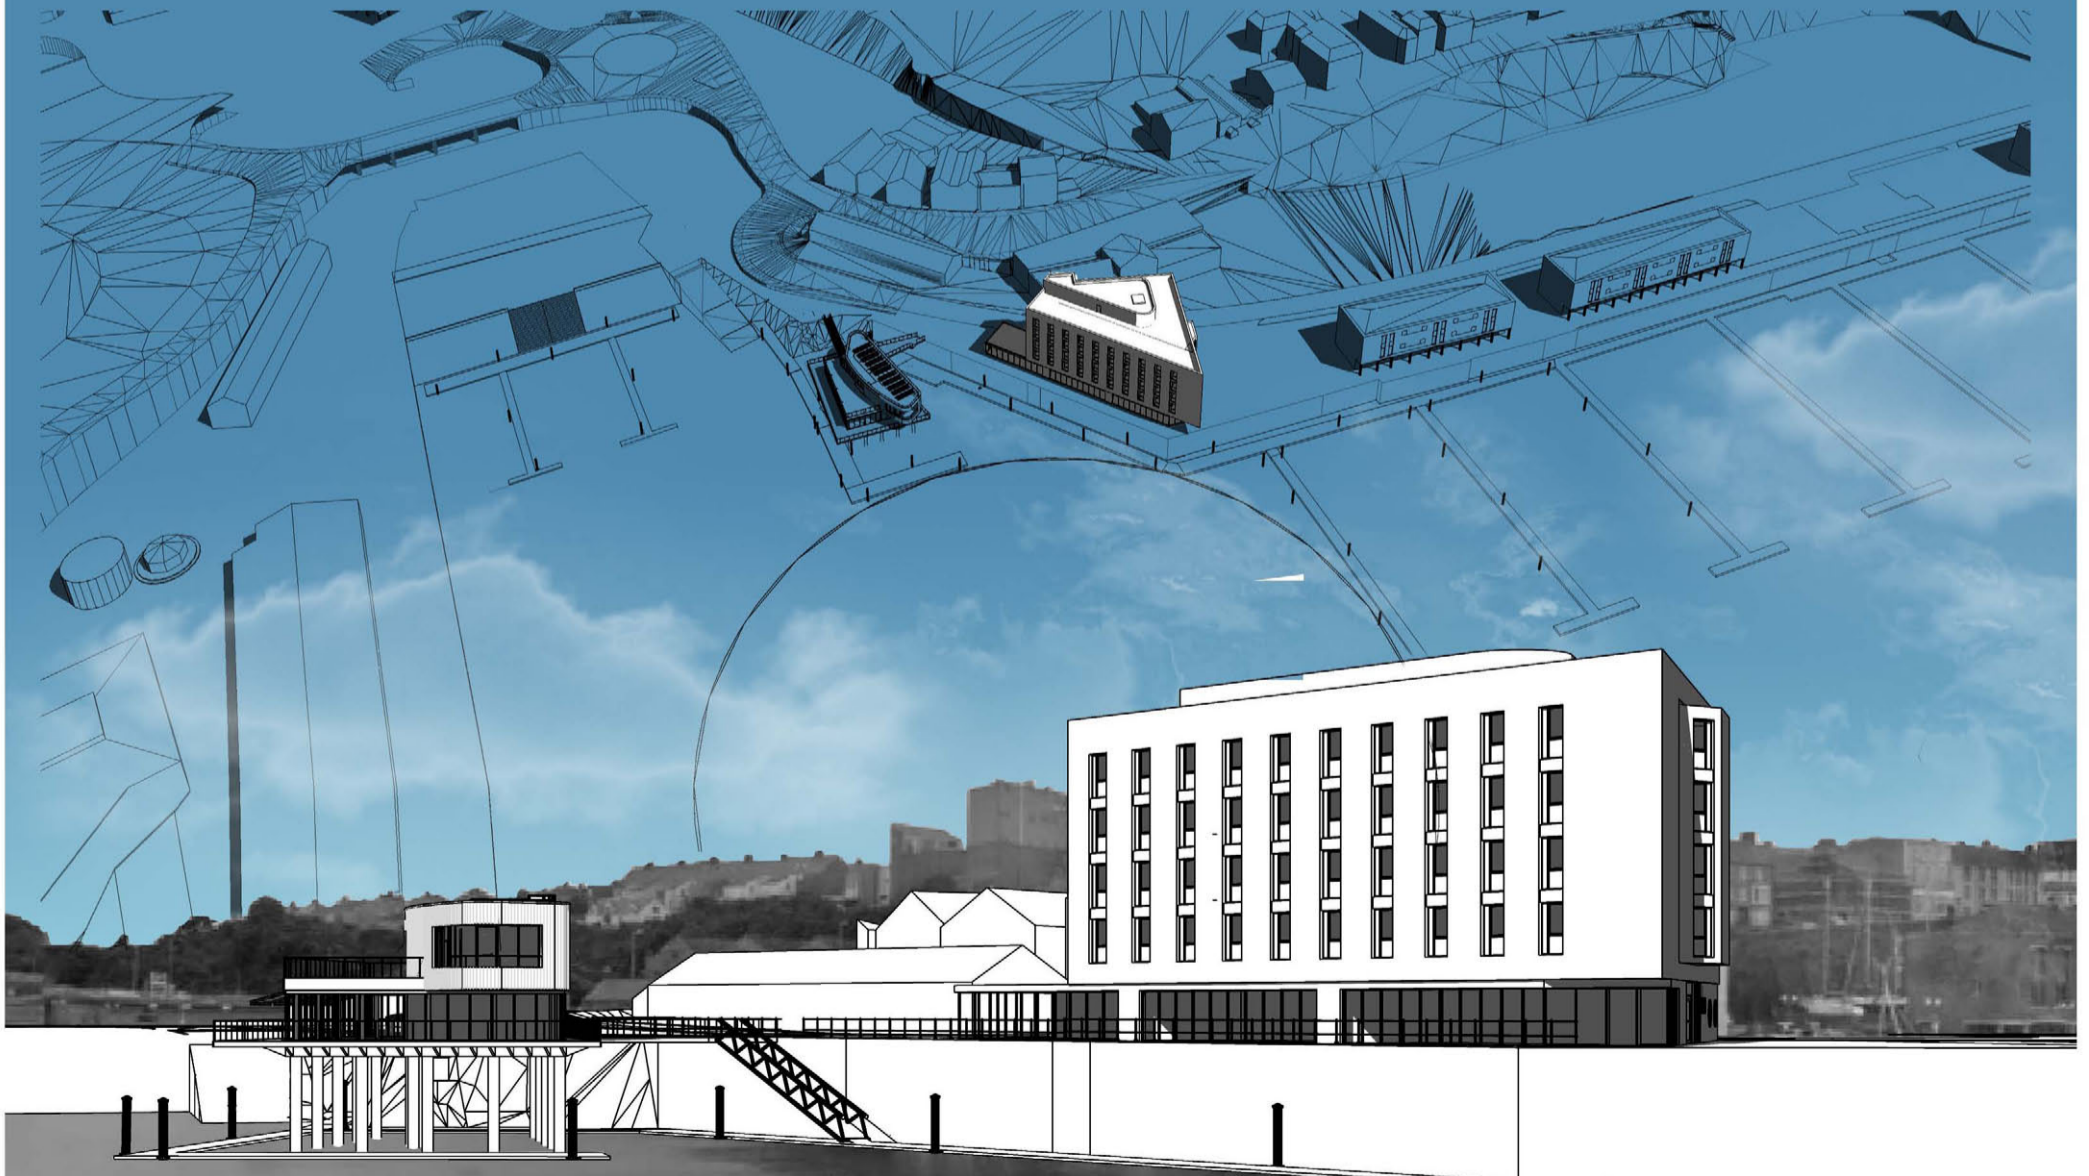

GROUND FLOOR PLAN

TYPICAL UPPER FLOOR PLAN

**4204**  
**Premier Inn - Milford Haven**

**Location**  
Milford Haven, Wales

**Sector**  
Leisure

**Description**  
A hotel development as part of the Milford Haven regeneration project comprising of 76 rooms across 4 storeys.